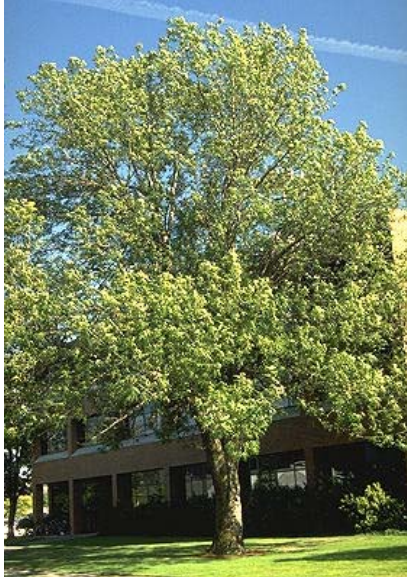

# OREGON ASH

*Fraxinus latifolia*

Attractive tree that provides mottled shade and good nesting habitat for songbirds.

Sun: Full  
Soil: Wet, floodplain  
Height: 75 feet  
Width: 40 feet