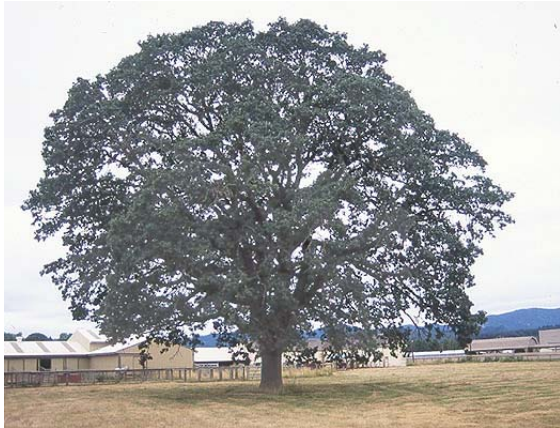

# OREGON WHITE OAK

*Quercus garryana*

NW Oregon's only  
native oak.

Sun: Full  
Soil: Well drained  
Height: 100 feet  
Width: 75 feet